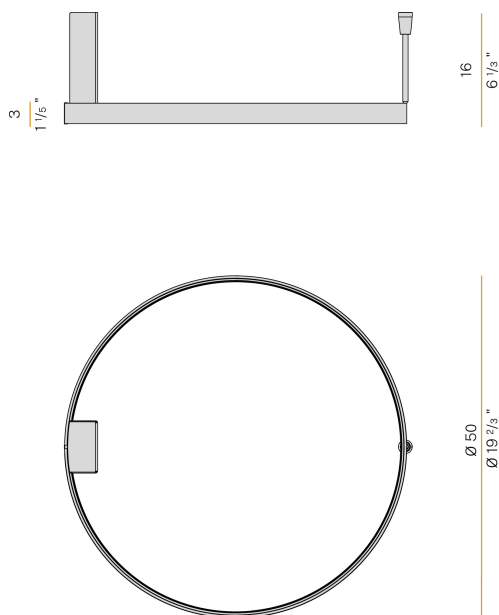

Technical drawing